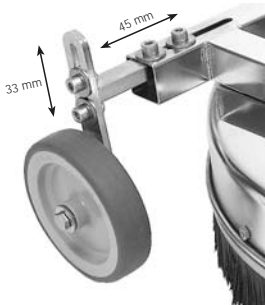

Eigenschaften / Features

Höhen und Breitenverstellung:

Dies ermöglicht die Anpassung an die unterschiedlichen Dachbeschaffenheiten um eine optimale Reinigung zu erzielen. Einstellbar bis zu maximal 90mm in der Breite und maximal 33mm in der Höhe.

Height and Width Adjustable:

The DR-520 is adjustable up to 90mm extended width and 33mm in height. It works for any type of roof constructions adding safety and stability.