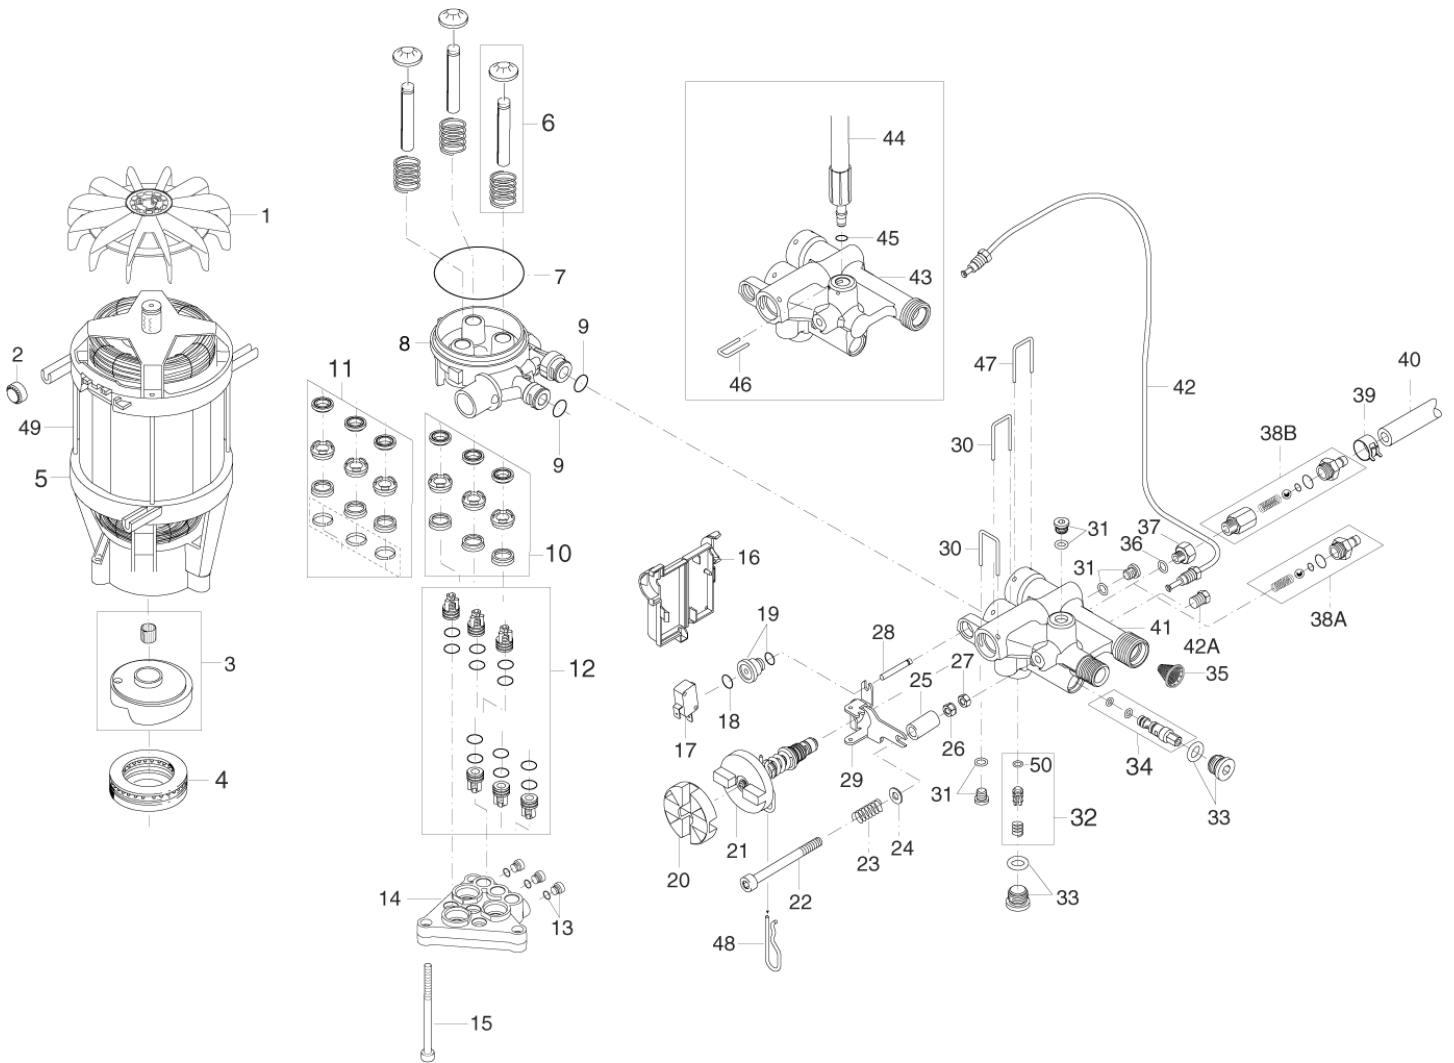

Motor pump unit

16-11-2007

POSEIDON 2-15, 2-19X, 2-21, 2-21XT, 2-24, 2-24XT, 2-28, 2-28XT

Part List ID
POSEIDON203

8

Motor pump unit

16-11-2007

POSEIDON 2-15, 2-19X, 2-21, 2-21XT, 2-24, 2-24XT, 2-28, 2-28XT

Part List ID
POSEIDON203

9

Pos	Part no.	Qty	Description		EAN
1	6524042	1	FAN		5701715313
2	6524050	1	RACK		5701715261
3	6528575	1	WOBBLE DISC JP 50HZ SPARE PART	2-15 (JP), 2-21	5701715342
3	6528576	1	WOBBLE DISC JP 60HZ	2-15 (JP), 2-19 (US)	5701715342
3	6528585	1	WOBBLE DISC	2-24, 2-28	5701715379
4	1119705	1	REP KIT BEARING 30CA		5701715116
5	6528593	1	MOTOR 2.9 KW	2-21, 2-24	5701715379
5	6528594	1	MOTOR 3,3KW	2-28	5701715379
5	6528603	1	MOTOR 100V 50HZ	2-15 (JP)	5701715379
5	6528604	1	MOTOR 100V 60HZ	2-15 (JP), 2-19 (US)	5701715413
6	6526016	1	REP KIT PISTON	2-15, 2-19, 2-21, 2-24	5701715125
6	6528577	3	PISTON, CERAMIC REP.KIT	2-28	5701715379
7	3003654	1	O-RING		5701715038
8	6528595	1	CYLINDER BLOCK COMPLETT		5701715379
9	3001393	2	O-RING		5701715037
10	6526018	1	REPKIT SEALS	2-15, 2-19, 2-21, 2-24	5701715124
11	6528602	1	REP.KIT SEALING SYSTEM	2-28	5701715379
12	6526026	1	REPKIT VALVES		5701715124
13	6528586	1	PLUG WITH O-RING		5701715342
14	6528616	1	REP-KIT CYLINDER HEAD PLUS 0.3		5701715396
15	1814597	3	SCREW M8X70 DIN 912-8.8		5701715124
16	6528578	1	SWITCH BOX		5701715379
17	3821991	1	MICRO SWITCH		5701715369
18	3004082	1	O RING		5701715038
19	6528598	1	PLUG WITH O-RING		5701715379
20	6528579	1	SLIDING PLATE		5701715379
21	126528629	1	VALVE PISTON COMPLETE		5701715419
21	126528630	1	VALVE PISTON COMPLETE	JP, US	5701715419
22	1814740	1	SCREW M6X65		5701715342
23	2602522	1	SPRING F. ACTIVATOR ARM P12476		5701715365
24	1800440	2	WASHER (1101320.1103440)		5701715026
25	6528459	1	DISTANCE PIECE		5701715342
26	1805399	1	LOCK NUT WITH NYLON RING		5701715029
27	1800705	1	NUT		5701715026
28	6528423	1	ACTIVATOR PIN		5701715379
29	6528581	1	ACTIVATOR ARM		5701715379
30	6528458	2	LOCK BRACKET		5701715342
31	6528599	3	PLUG WITH O-RING		5701715379
32	6528588	1	NON-RETUR VALVE		5701715379
33	6528600	1	PLUG COMPLETT		5701715379
34	6528587	1	INJECTOR COMPL. BROWN	2-15, 2-19, 2-24, 2-28	5701715379
34	6528614	1	INJECTOR RED COMPLETE	2-21	5701715413
35	6528574	1	WATER FILTER COMPLETE		5701715379