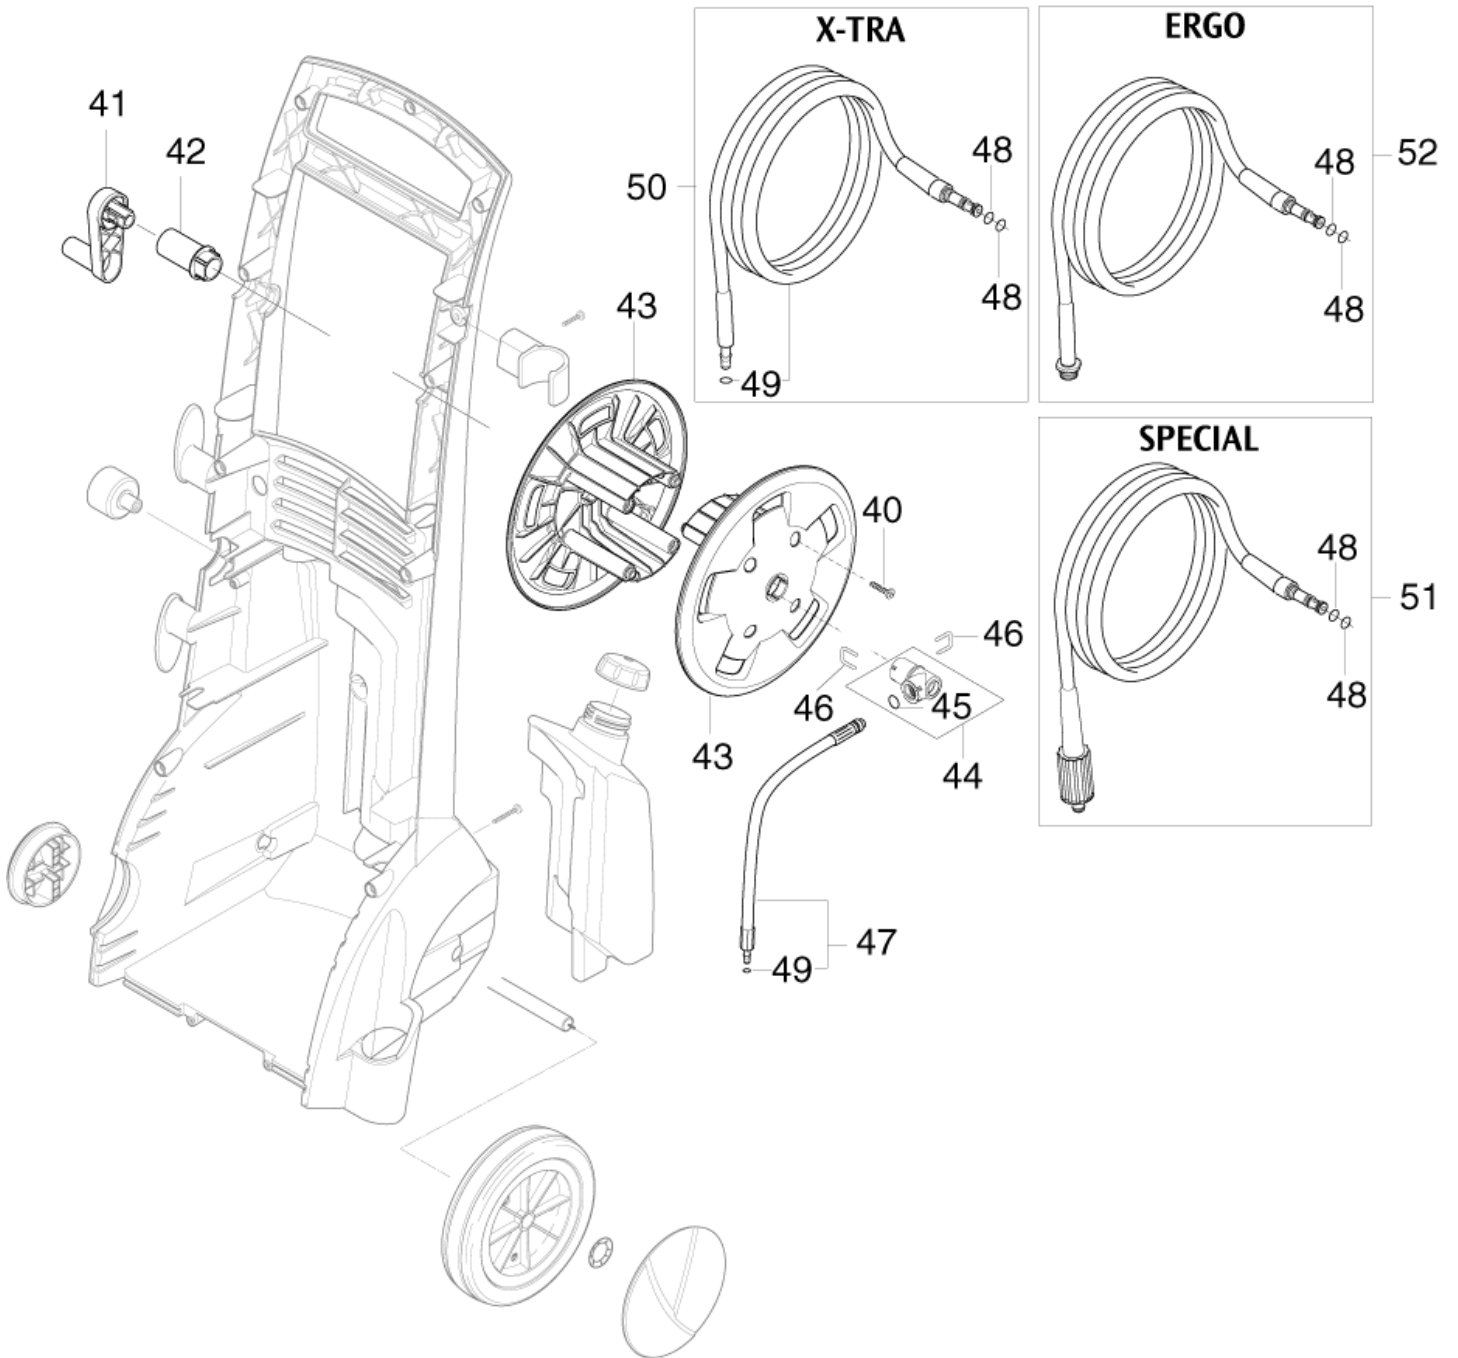

# Hose reel X-TRA

16-11-2007

POSEIDON 2-15, 2-19X, 2-21, 2-21XT, 2-24, 2-24XT, 2-28, 2-28XT

Part List ID

P05

4

Pos	Part no.	Qty	Description	EAN
40	101814782	4	SCREW KB50X18	5701715421
41	6528569	1	HOSE REEL HANDLE	5701715379
42	6528571	1	ADAPTOR	5701715379
43	6528570	2	HOSE REEL	5701715379
44	6127006	1	REPAIR KIT CONNTECTOR P12 427	5701715280
45	3002144	1	O-RING	5701715038
46	6526487	2	LOCK BRACKET SS	5701715239
47	6528584	1	CONNECTION HOSE	5701715379
48	3004321	2	O-RING	5701715280
49	3004304	2	O-RING	5701715269
				Only for X-TRA
50	6528611	1	HOSE COMPL. STEELARM 15M	5701715337
				Only for X-TRA
51	6528612	1	HOSE COMPL> STEELARM 15M SPEC.	5701715348
				Only for PRO SPECIAL
52	6528613	1	HOSE COMPL. STEELARM 15M ERGO	5701715348
				Only for PRO ERGO