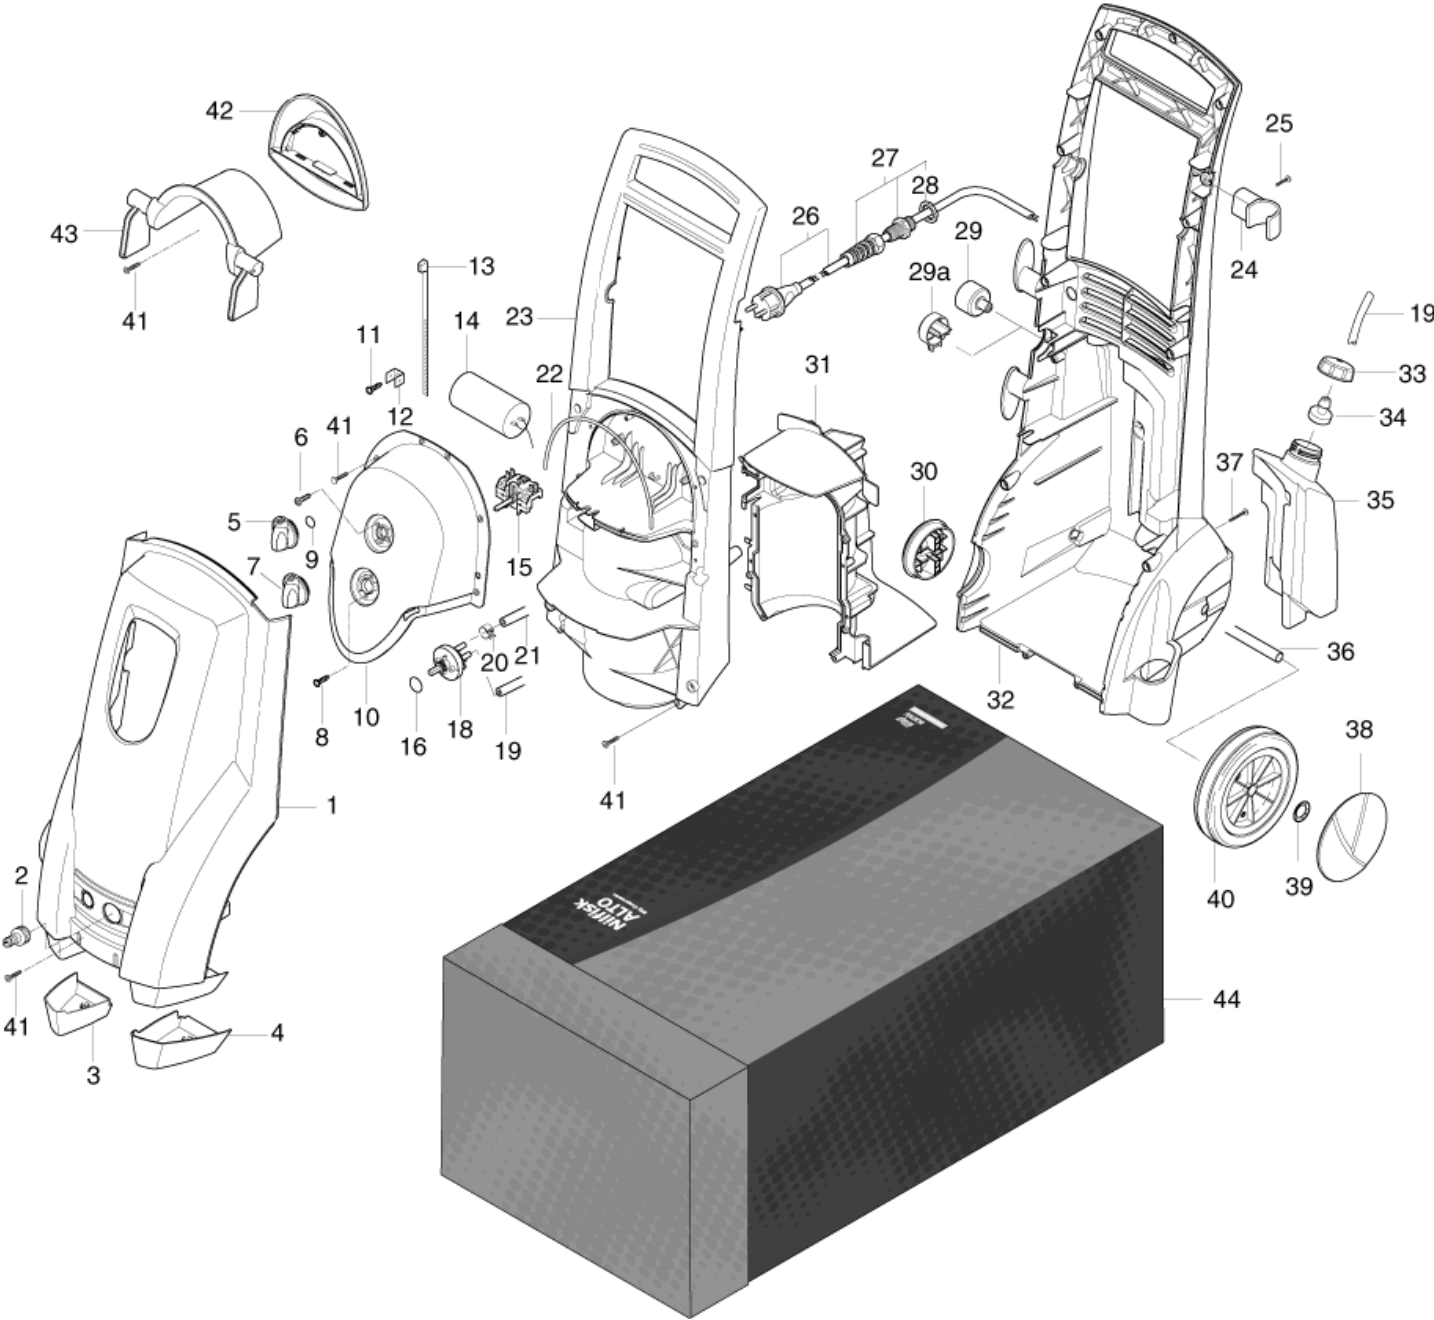

Chassis

16-11-2007

Part List ID
POSEIDON201

POSEIDON 2-15, 2-19X, 2-21, 2-21XT, 2-24, 2-24XT, 2-28, 2-28XT

5

Chassis

16-11-2007

POSEIDON 2-15, 2-19X, 2-21, 2-21XT, 2-24, 2-24XT, 2-28, 2-28XT

Part List ID
POSEIDON201

6

Pos	Part no.	Qty	Description	EAN
1	6528690	1	CABINET FRONT	5701715353
2	1402809	1	HOSE CONNECTOR DYNAMIC	5701715008
3	6528565	1	SUPPORT LEG RIGHT	5701715379
4	6528566	1	SUPPORT LEG LEFT	5701715379
5	909100204	1	ROTARY KNOB	4005337689
6	1803451	2	SCREW	5701715028
7	909100214	1	ROTARY KNOB	4005337026
8	1814730	2	SCREW 30X10B	5701715363
9	9868	1	O RING	4005337098
10	6528416	1	COVER FOR ELECTRIC BOX	5701715379
11	1814585	1	SCREW 3X12.THREAD CUTTING	5701715121
12	1814725	1	PLUG	5701715363
13	1814741	1	CABLE TIE	5701715363
14	3821793	1	CAPACITOR 50UF	5701715342
15	301001058	1	MAIN SWITCH 10A	4005337030
16	3004221	1	O-RING	5701715039
18	126528628	1	DOSING VALVE	5703887100
19	5206040	1	HOSE L1200	5701715312
20	1814679	1	HOSE CLIP	5701715338
21	5206054	1	HOSE	5701715046
22	6528414	1	PACKING CORD 430MM	5701715379
23	6528552	1	CHASSIS FRONT, BLACK	5701715379
24	6528572	1	SUPPORT FOR LANCE 47	5701715379
24	6528573	1	SUPPORT FOR LANCE	5701715379
25	1814732	2	SCREW	5701715363
26	6521455	1	CABLE WITH PLUG L.5000 EU	5701715378
26	6521456	1	CABLE WITH PLUG	5701715378
26	6521457	1	CABLE WITH PLUG L.5000 CH	5701715378
26	6521458	1	CABLE WITH PLUG ZA	5701715378
26	6521459	1	CABLE WITH PLUG AUS, NZ	5701715378
26	6521460	1	CABLE WITH PLUG L5000 J	5701715378
27	6528601	1	CABLE GLAND	5701715379
28	1953	1	BOLT	4005337019
29	6528559	1	MANOMETER 0-315 BAR HVID	5701715379
			2-21, 2-24, 2-28	
30	6528435	1	PRESSURE REGULATION KNOP	5701715379
31	6528561	1	MOTOR SHIELD, REAR PART	5701715379
32	6528562	1	BLACK CABINET REAR PART	5701715347
33	6528411	1	DETERGENT TANK CAP	5701715379
34	6400240	1	CHEMICAL FILTER	5701715097
35	6528557	1	DETERGENT TANK	5701715379
36	6522842	1	AXLE	5701715378
37	1814722	2	SCREW K50X35	5701715363
38	6522843	2	WHEEL CAP	5701715378